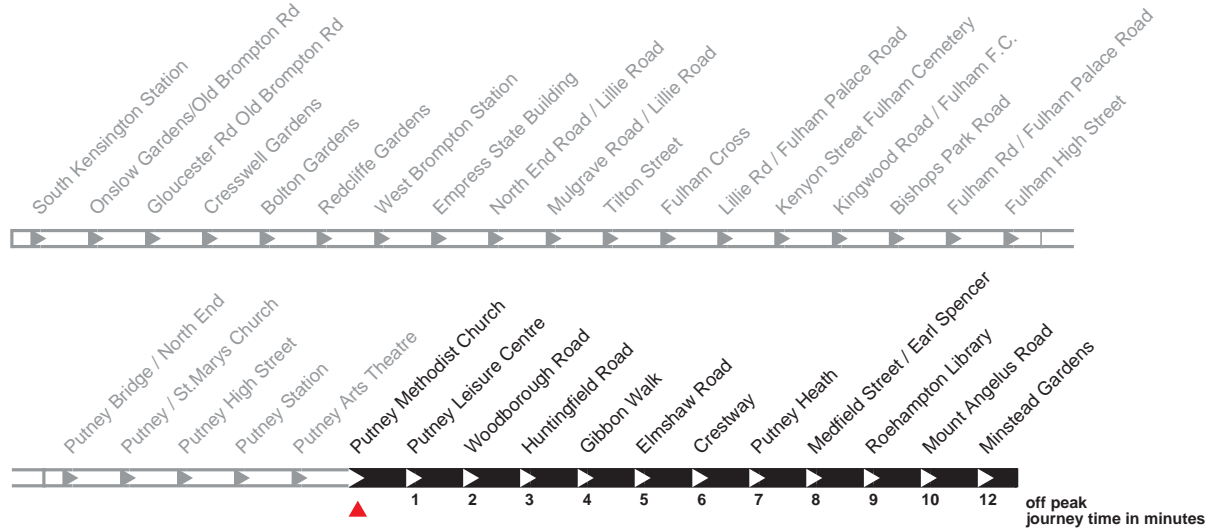

London Buses

430

Buses towards Minstead Gardens

Monday - Thursday

First buses	6 to 7am	7am to 8pm	8pm to 1am	Last buses
05 45 05 57	about every 10-12 minutes	about every 7-11 minutes	about every 12 minutes	01 08 01 20 01 32

Friday

First buses	6 to 7am	7am to 8pm	8pm to 1am	Last buses
05 45 05 57	about every 10-12 minutes	about every 7-11 minutes	about every 12 minutes	01 08 01 20 01 32

Journeys at 23:56 run as far as Medfield Street / Earl Spencer.

Saturday (also Good Friday)

First buses	6 to 8am	8am to 7pm	7 to 8pm	8pm to 1am	Last buses
05 45 05 57	about every 12 minutes	about every 7-10 minutes	19 00 19 08 19 17 19 27 19 37 19 44 19 56	about every 12 minutes	01 08 01 20 01 32

Sunday and other Public Holidays

First bus	6 to 9am	9am to 7pm	7 to 8pm	8pm to 1am	Last buses
05 45	At these 05 minutes 25 past the 45 hour	about every 9-12 minutes	19 04 19 13 19 20 19 32 19 44 19 56	about every 12 minutes	01 08 01 20 01 32