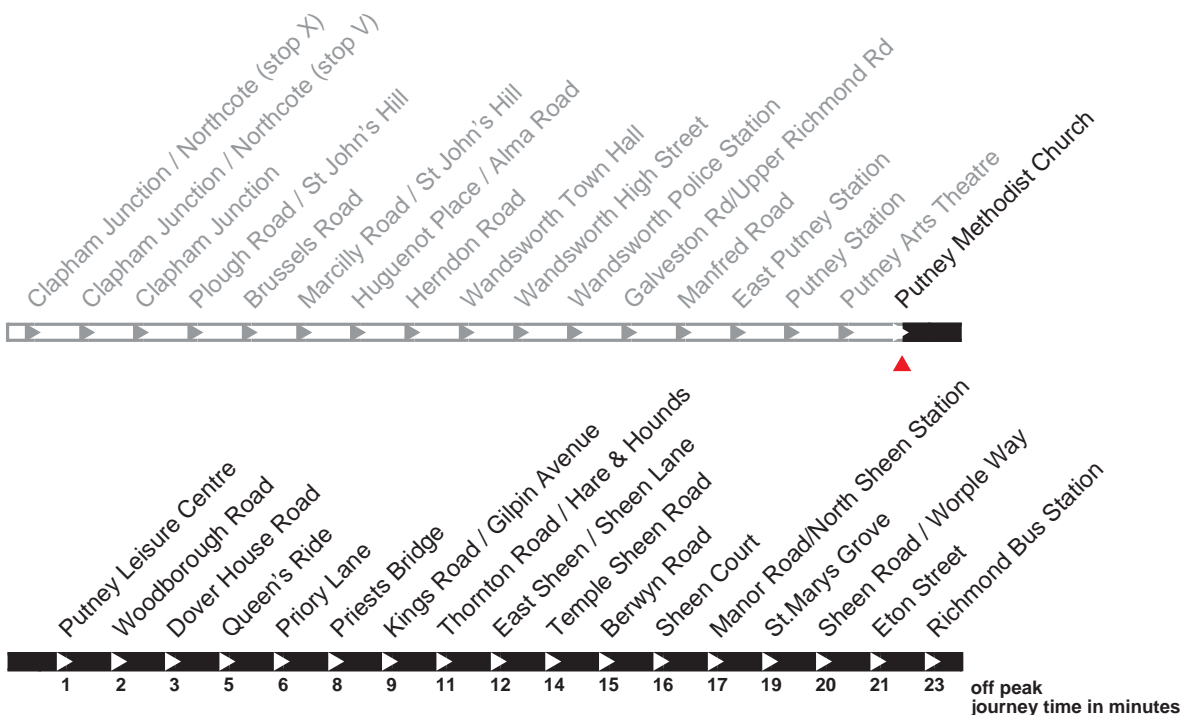

# London Buses

## Buses towards Richmond Bus Station

### Monday - Friday

First bus	6 to 7am	7am to 8pm	8pm to midnight	Last buses
05 46	06 01 06 16 06 28 06 40 06 52	<i>about every</i> <b>8-12</b> <i>minutes</i>	<i>At these</i> 02 <i>minutes</i> 17 <i>past the</i> 32 <i>hour</i> 47	00 02 00 17 00 32 00 47

Operated by Arriva Wandsworth for London Buses